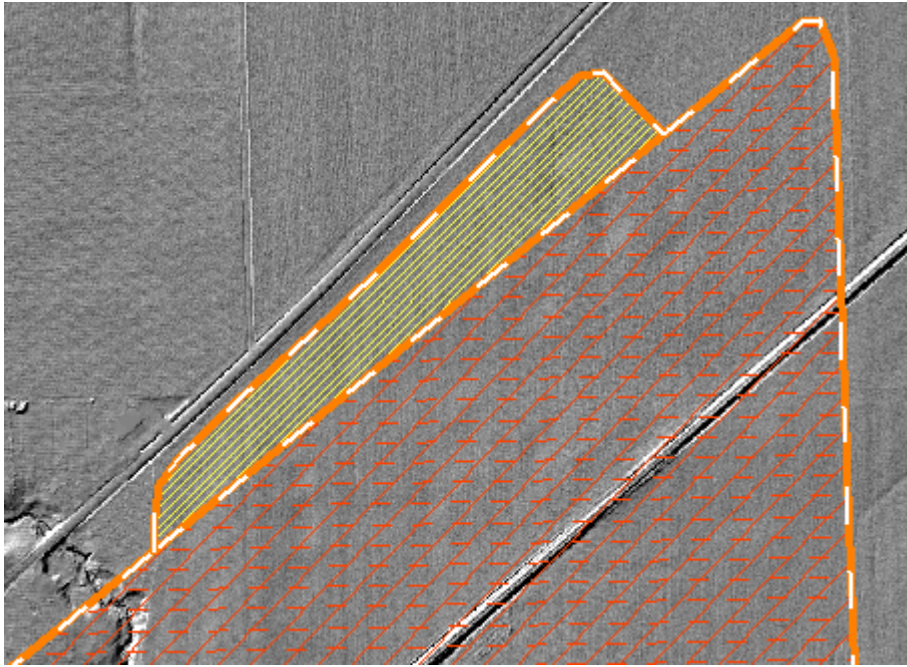

Alter outline near Catlin -- 3881 Taylor English in Herrin Coal, ne 34 & nw 35-19n-12w, add a GAM

ESRI satellite imagery

20.65 ac added